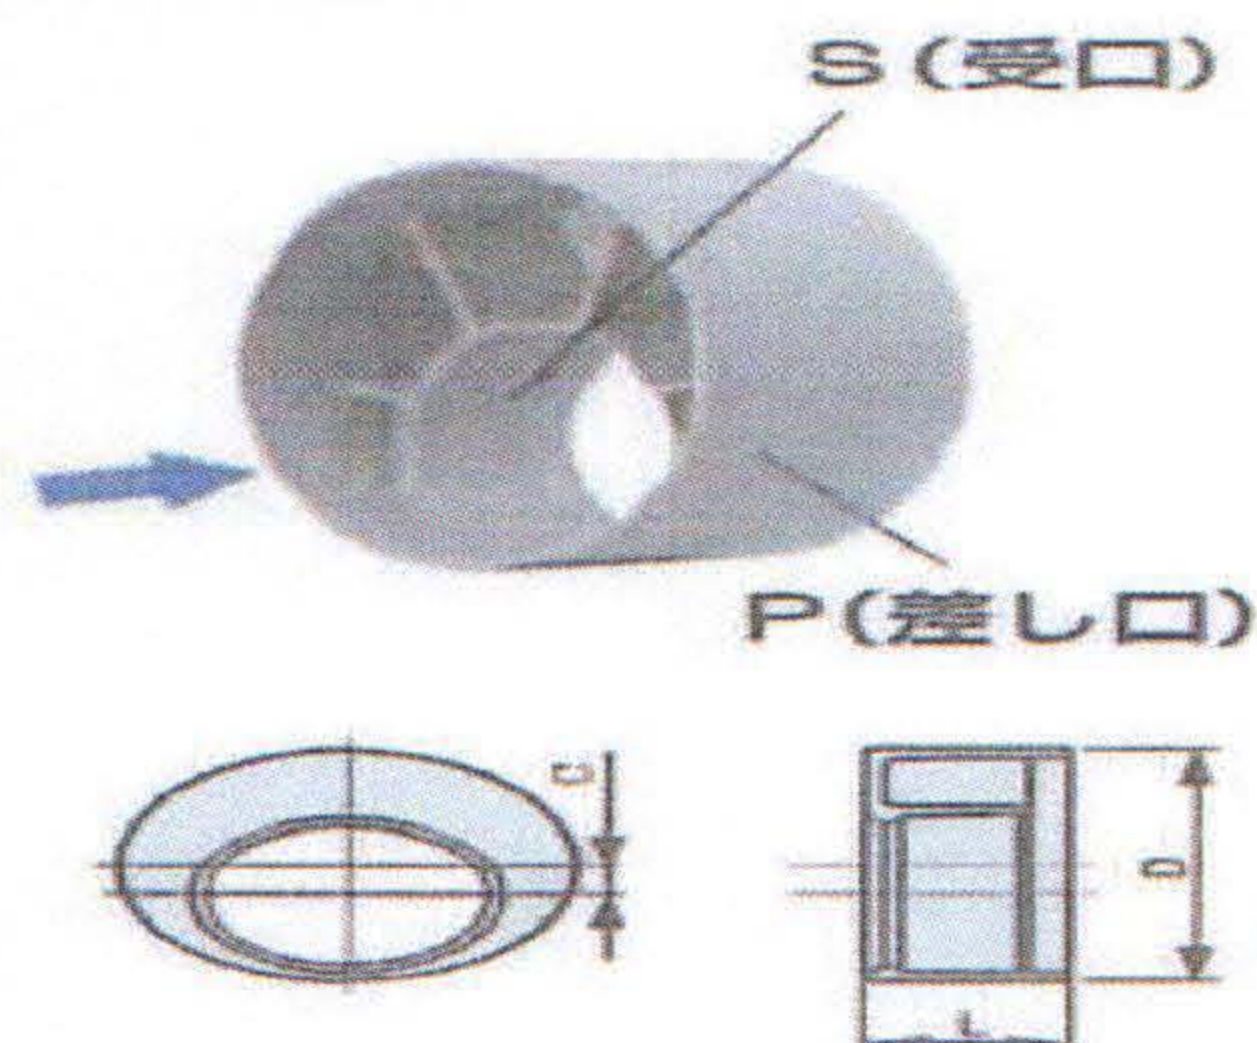

Bangkok Modern Business Co., Ltd.

1991/132 Sukhumvit 77 (Onnuch), Suan-Luang, Bangkok 10250.

Tel. 02-3203621-4 Fax. 02-320-3625

email : sales@bmb.co.th website : www.bmb.co.th

7. Bushing (Fitting)