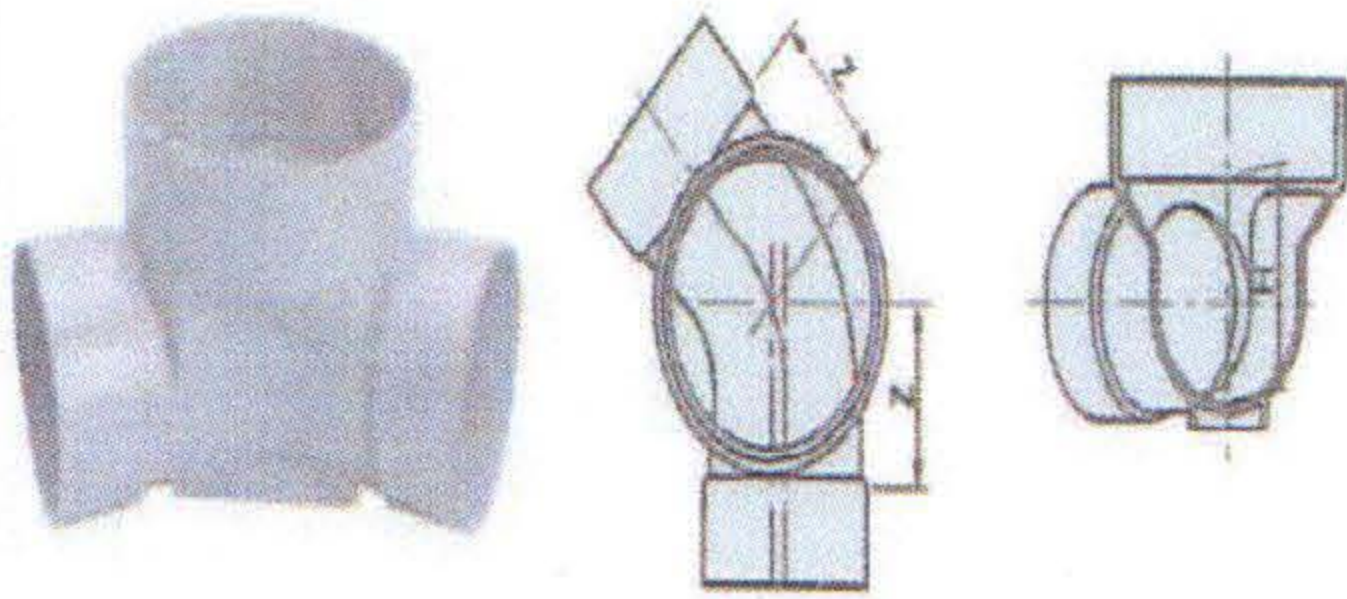

PRODUCT CODE	PIPE SIZE			DIMENTION TABLE	
	Main Pipe Size	Vertical Pipe Size	Inlet Pipe	Z	H
DMST	100	150	-	190	128
DHS	150	200	-	270	177

2. 90 Degree Curve

PRODUCT CODE	PIPE SIZE			DIMENTION TABLE	
	Main Pipe Size	Vertical Pipe Size	Inlet Pipe	Z	H
DMS9L	100	150	-	121	128
DH9L	150	200	-	165	130

3. 45 Degree Curve

PRODUCT CODE	PIPE SIZE			DIMENTION TABLE	
	Main Pipe Size	Vertical Pipe Size	Inlet Pipe	Z	H
DMS45L	100	150	-	121	128
DH4L	150	200	-	127	177

4. 90 Degree Flow Confluence

PRODUCT CODE	PIPE SIZE			DIMENTION TABLE		
	Main Pipe Size	Vertical Pipe Size	Inlet Pipe	Z1	Z2	H
DM9YL (R)	100	150	100	180	108	127
DH9YL (R)	150	200	150	240	150	177

PRODUCT CODE	PIPE SIZE			DIMENTION TABLE			
	Main Pipe Size	Vertical Pipe Size	Inlet Pipe	Z	C1	C2	H
DMUTSL (R)	100	150	100	180	120	138	164
DHUT2SL (R)	150	200	100	230	150	142	197

Bangkok Modern Business Co., Ltd.