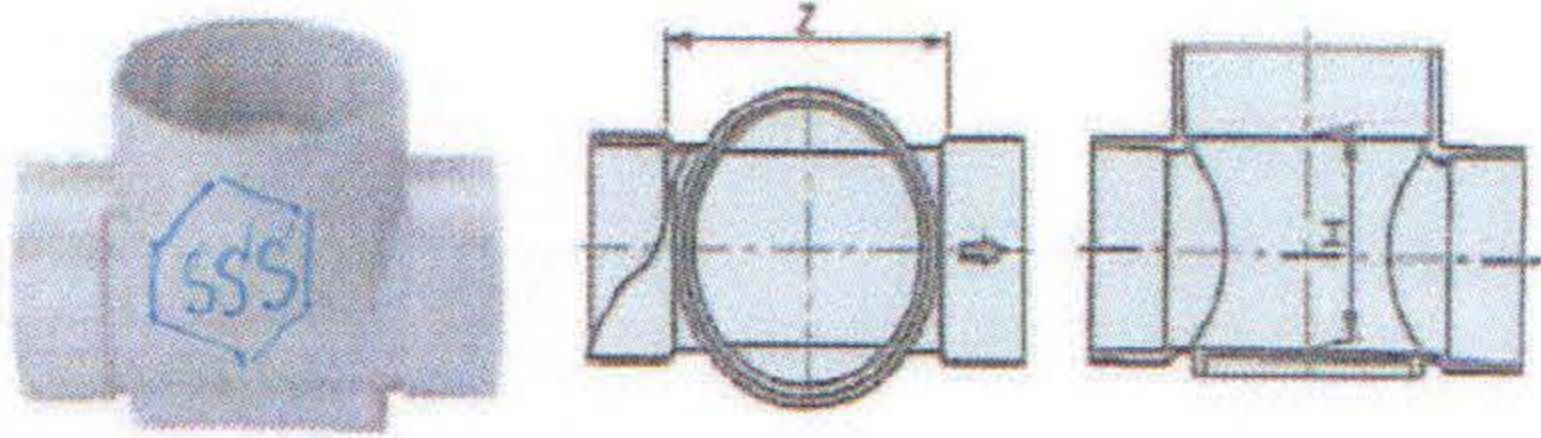

PRODUCT CODE	PIPE SIZE			DIMENTION TABLE	
	Main Pipe Size	Vertical Pipe Size	Inlet Pipe	Z	H
DMST	100	150	-	190	128
DHS	150	200	-	270	177

2. 90 Degree Curve

PRODUCT CODE	PIPE SIZE			DIMENTION TABLE	
	Main Pipe Size	Vertical Pipe Size	Inlet Pipe	Z	H
DMS9L	100	150	-	121	128
DH9L	150	200	-	165	130

3. 45 Degree Curve

PRODUCT CODE	PIPE SIZE			DIMENTION TABLE	
	Main Pipe Size	Vertical Pipe Size	Inlet Pipe	Z	H
DMS45L	100	150	-	121	128
DH4L	150	200	-	127	177

4. 90 Degree Flow Confluence

PRODUCT CODE	PIPE SIZE			DIMENTION TABLE		
	Main Pipe Size	Vertical Pipe Size	Inlet Pipe	Z1	Z2	H
DM9YL (R)	100	150	100	180	108	127
DH9YL (R)	150	200	150	240	150	177

PRODUCT CODE	PIPE SIZE			DIMENTION TABLE			
	Main Pipe Size	Vertical Pipe Size	Inlet Pipe	Z	C1	C2	H
DMUTSL (R)	100	150	100	180	120	138	164
DHUT2SL (R)	150	200	100	230	150	142	197

Bangkok Modern Business Co., Ltd.

PRODUCT CODE	CAP SIZE	DIMENTION TABLE		
		Z	C1	C2
PAGW1F	150	165	35	53
PAGW2H	200	216	50	70

★ Plastic Chamber is ...

1. Easy and Quick Installation.
2. Smooth Water Flow
3. No Smell from Sewage Pipe
4. Easy Maintenance