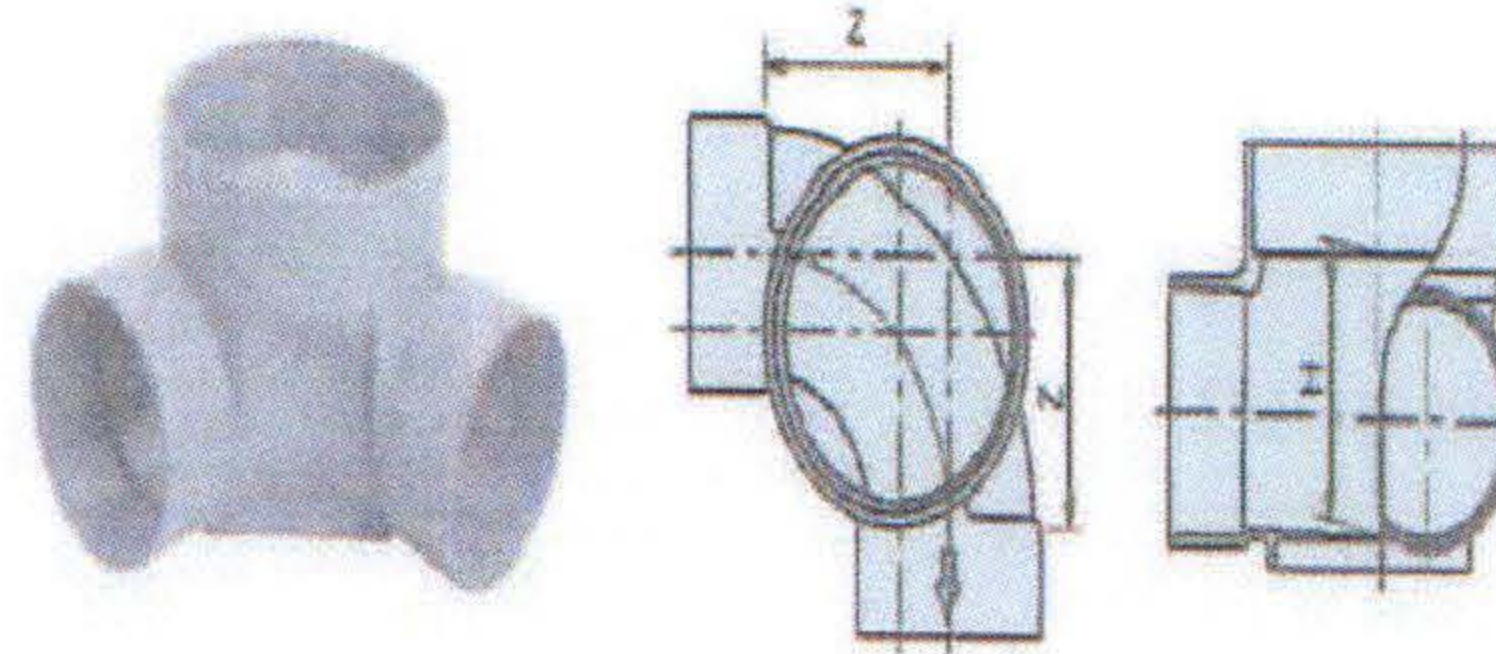

PRODUCT CODE	PIPE SIZE			DIMENTION TABLE	
	Main Pipe Size	Vertical Pipe Size	Inlet Pipe	Z	H
DMST	100	150	-	190	128
DHS	150	200	-	270	177

2. 90 Degree Curve

PRODUCT CODE	PIPE SIZE			DIMENTION TABLE	
	Main Pipe Size	Vertical Pipe Size	Inlet Pipe	Z	H
DMS9L	100	150	-	121	128
DH9L	150	200	-	165	130

3. 45 Degree Curve

PRODUCT CODE	PIPE SIZE			DIMENTION TABLE	
	Main Pipe Size	Vertical Pipe Size	Inlet Pipe	Z	H
DMS45L	100	150	-	121	128
DH4L	150	200	-	127	177

4. 90 Degree Flow Confluence

PRODUCT CODE	PIPE SIZE			DIMENTION TABLE		
	Main Pipe Size	Vertical Pipe Size	Inlet Pipe	Z1	Z2	H
DM9YL (R)	100	150	100	180	108	127
DH9YL (R)	150	200	150	240	150	177

PRODUCT CODE	PIPE SIZE			DIMENTION TABLE			
	Main Pipe Size	Vertical Pipe Size	Inlet Pipe	Z	C1	C2	H
DMUTSL (R)	100	150	100	180	120	138	164
DHUT2SL (R)	150	200	100	230	150	142	197

Bangkok Modern Business Co., Ltd.