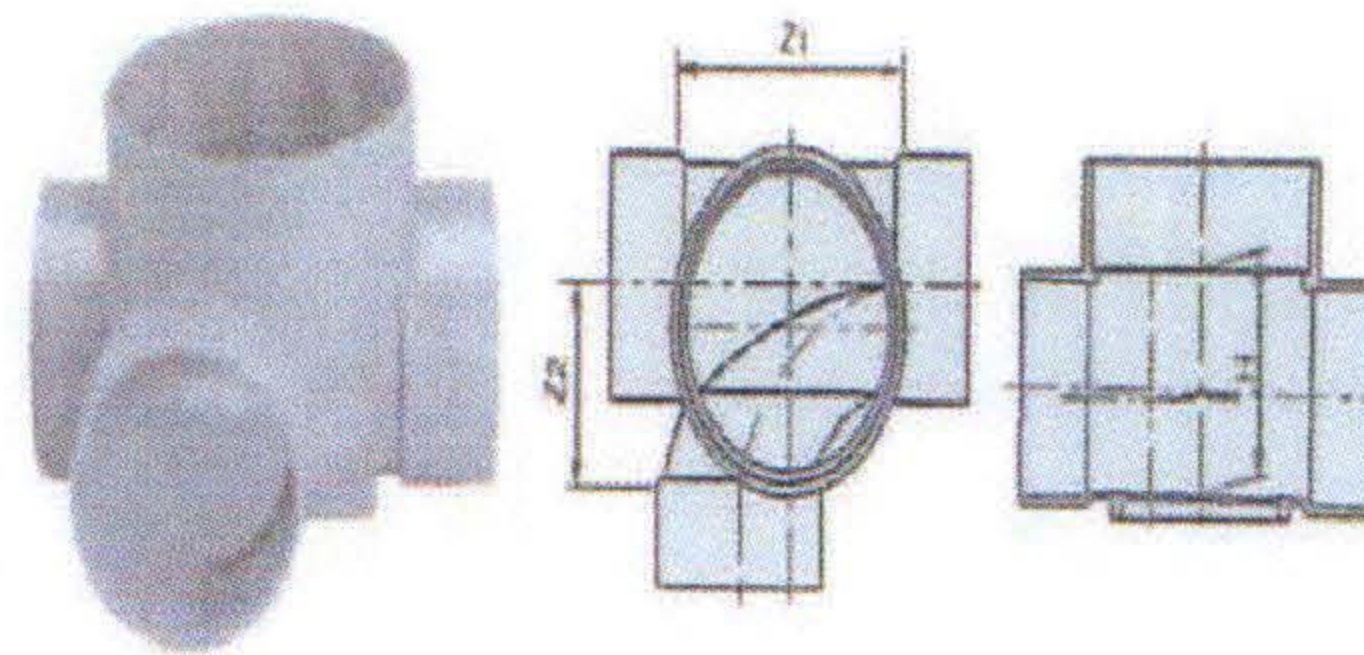

PRODUCT CODE	PIPE SIZE			DIMENTION TABLE	
	Main Pipe Size	Vertical Pipe Size	Inlet Pipe	Z	H
DMST	100	150	-	190	128
DHS	150	200	-	270	177

2. 90 Degree Curve

PRODUCT CODE	PIPE SIZE			DIMENTION TABLE	
	Main Pipe Size	Vertical Pipe Size	Inlet Pipe	Z	H
DMS9L	100	150	-	121	128
DH9L	150	200	-	165	130

3. 45 Degree Curve

PRODUCT CODE	PIPE SIZE			DIMENTION TABLE	
	Main Pipe Size	Vertical Pipe Size	Inlet Pipe	Z	H
DMS45L	100	150	-	121	128
DH4L	150	200	-	127	177

4. 90 Degree Flow Confluence

PRODUCT CODE	PIPE SIZE			DIMENTION TABLE		
	Main Pipe Size	Vertical Pipe Size	Inlet Pipe	Z1	Z2	H
DM9YL (R)	100	150	100	180	108	127
DH9YL (R)	150	200	150	240	150	177

PRODUCT CODE	PIPE SIZE			DIMENTION TABLE			
	Main Pipe Size	Vertical Pipe Size	Inlet Pipe	Z	C1	C2	H
DMUTSL (R)	100	150	100	180	120	138	164
DHUT2SL (R)	150	200	100	230	150	142	197

Bangkok Modern Business Co., Ltd.