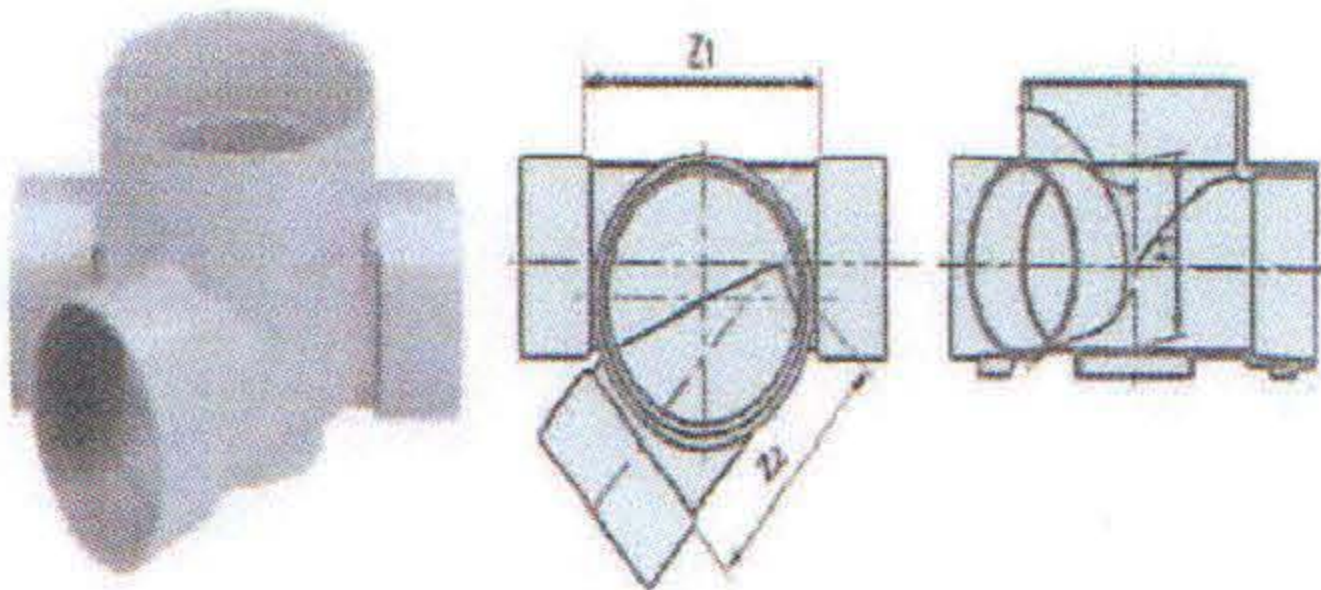

PRODUCT CODE	PIPE SIZE			DIMENTION TABLE	
	Main Pipe Size	Vertical Pipe Size	Inlet Pipe	Z	H
DMST	100	150	-	190	128
DHS	150	200	-	270	177

2. 90 Degree Curve

PRODUCT CODE	PIPE SIZE			DIMENTION TABLE	
	Main Pipe Size	Vertical Pipe Size	Inlet Pipe	Z	H
DMS9L	100	150	-	121	128
DH9L	150	200	-	165	130

3. 45 Degree Curve

PRODUCT CODE	PIPE SIZE			DIMENTION TABLE	
	Main Pipe Size	Vertical Pipe Size	Inlet Pipe	Z	H
DMS45L	100	150	-	121	128
DH4L	150	200	-	127	177

4. 90 Degree Flow Confluence

PRODUCT CODE	PIPE SIZE			DIMENTION TABLE		
	Main Pipe Size	Vertical Pipe Size	Inlet Pipe	Z1	Z2	H
DM9YL (R)	100	150	100	180	108	127
DH9YL (R)	150	200	150	240	150	177

5. 45 Degree Flow Confluence

PRODUCT CODE	PIPE SIZE			DIMENTION TABLE		
	Main Pipe Size	Vertical Pipe Size	Inlet Pipe	Z1	Z2	H
DM45YTL (R)	100	150	100	190	160	114
DH45YTL (R)	150	200	150	250	210	177

6. Trapped Flow Confluence

PRODUCT CODE	PIPE SIZE			DIMENTION TABLE			
	Main Pipe Size	Vertical Pipe Size	Inlet Pipe	Z	C1	C2	H
DMUTSL (R)	100	150	100	180	120	138	164
DHUT2SL (R)	150	200	100	230	150	142	197

Bangkok Modern Business Co., Ltd.