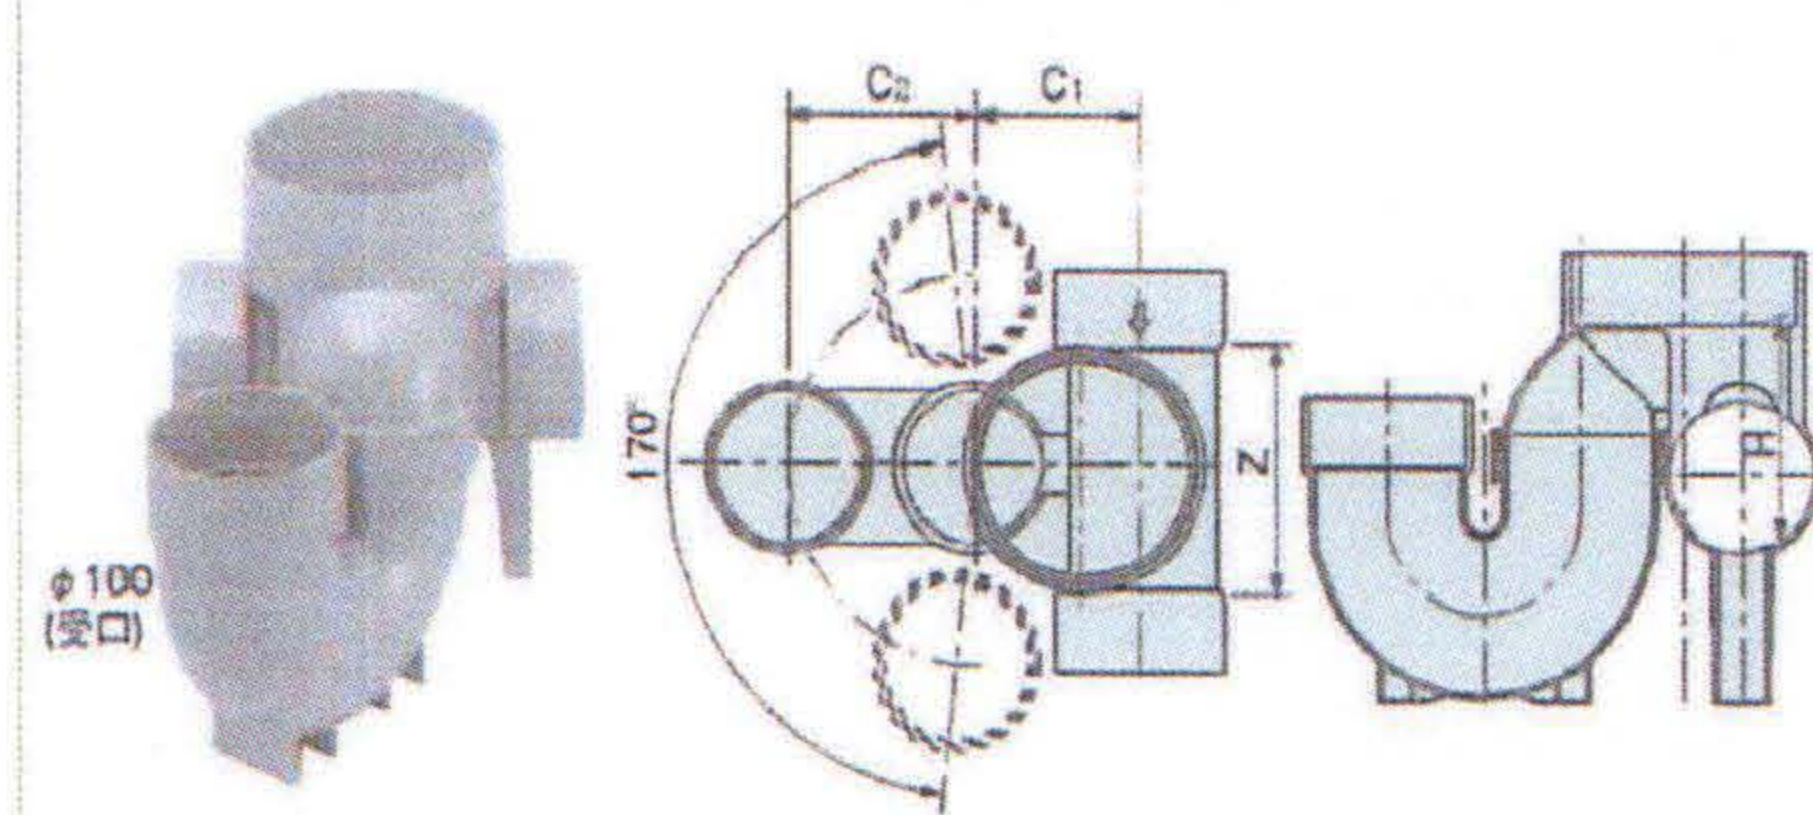

PRODUCT CODE	PIPE SIZE			DIMENTION TABLE	
	Main Pipe Size	Vertical Pipe Size	Inlet Pipe	Z	H
DMST	100	150	-	190	128
DHS	150	200	-	270	177

2. 90 Degree Curve

PRODUCT CODE	PIPE SIZE			DIMENTION TABLE	
	Main Pipe Size	Vertical Pipe Size	Inlet Pipe	Z	H
DMS9L	100	150	-	121	128
DH9L	150	200	-	165	130

3. 45 Degree Curve

PRODUCT CODE	PIPE SIZE			DIMENTION TABLE	
	Main Pipe Size	Vertical Pipe Size	Inlet Pipe	Z	H
DMS45L	100	150	-	121	128
DH4L	150	200	-	127	177

4. 90 Degree Flow Confluence

PRODUCT CODE	PIPE SIZE			DIMENTION TABLE		
	Main Pipe Size	Vertical Pipe Size	Inlet Pipe	Z1	Z2	H
DM9YL (R)	100	150	100	180	108	127
DH9YL (R)	150	200	150	240	150	177

5. 45 Degree Flow Confluence

PRODUCT CODE	PIPE SIZE			DIMENTION TABLE		
	Main Pipe Size	Vertical Pipe Size	Inlet Pipe	Z1	Z2	H
DM45YTL (R)	100	150	100	190	160	114
DH45YTL (R)	150	200	150	250	210	177

6. Trapped Flow Confluence

PRODUCT CODE	PIPE SIZE			DIMENTION TABLE			
	Main Pipe Size	Vertical Pipe Size	Inlet Pipe	Z	C1	C2	H
DMUTSL (R)	100	150	100	180	120	138	164
DHUT2SL (R)	150	200	100	230	150	142	197

Bangkok Modern Business Co., Ltd.